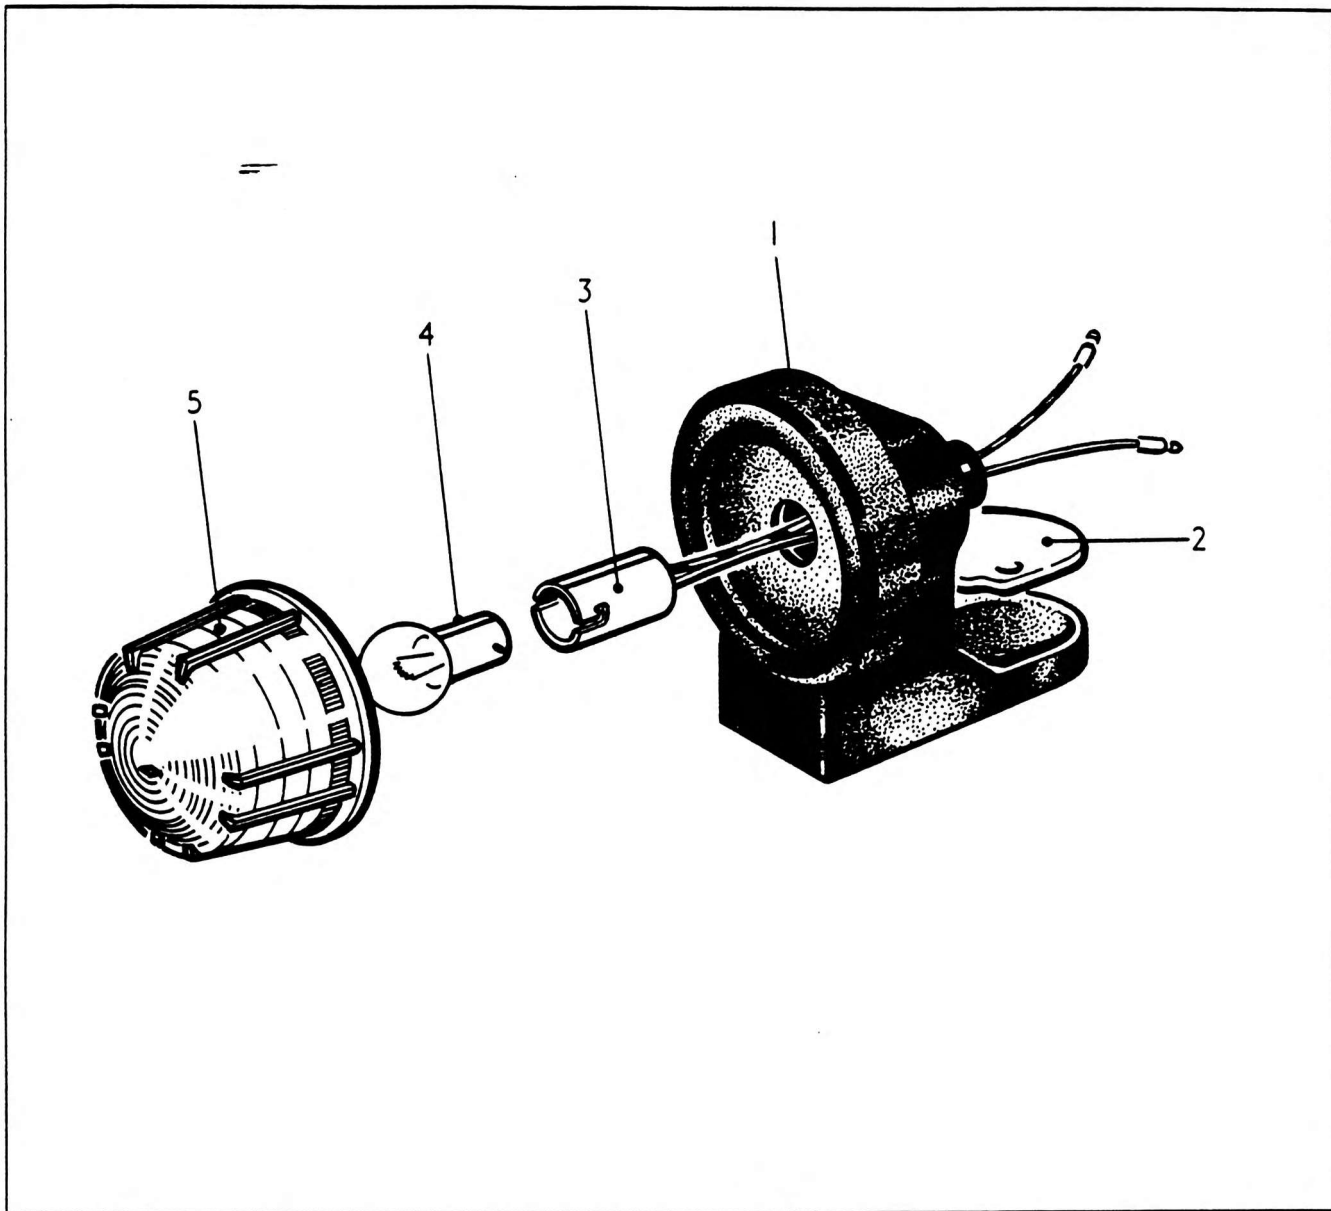

MARKER LAMP CLEAR

NO.	PART NO.	QTY.	DESCRIPTION	NO.	PART NO.	QTY.	DESCRIPTION
-	8934762	1	Marker Lamp Clear Complete				
1	8767393	1	Rubber Body/Bracket				
2	8767392	1	Steel Mounting Plate				
3	8767389	1	Bulb Holder				
4	110394	1	Bulb				
5	8767390	1	Clear Lens				